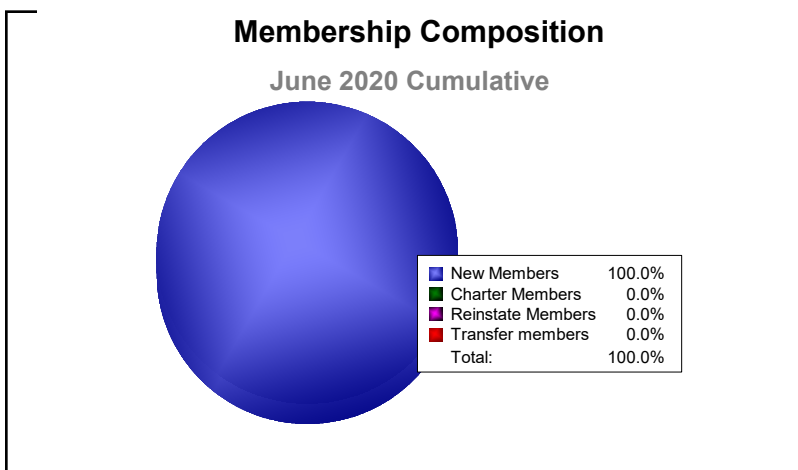

Year	New Clubs	Dropped Clubs	Gain/ Loss Clubs	New Members	Charter Members	Reinstate Members	Transfer Members	Total Member Added	Total Members Dropped	Gain/ Loss Members
2015-2016	0	0	0	56	0	2	1	59	-78	-19
2016-2017	0	0	0	46	1	0	5	52	-49	3
2017-2018	2	0	2	47	47	3	2	99	-63	36
2018-2019	0	0	0	30	0	5	1	36	-56	-20
2019-2020	0	0	0	19	0	0	0	19	-78	-59
<b>Average</b>	<b>0</b>	<b>0</b>	<b>0</b>	<b>40</b>	<b>10</b>	<b>2</b>	<b>2</b>	<b>53</b>	<b>-65</b>	<b>-12</b>