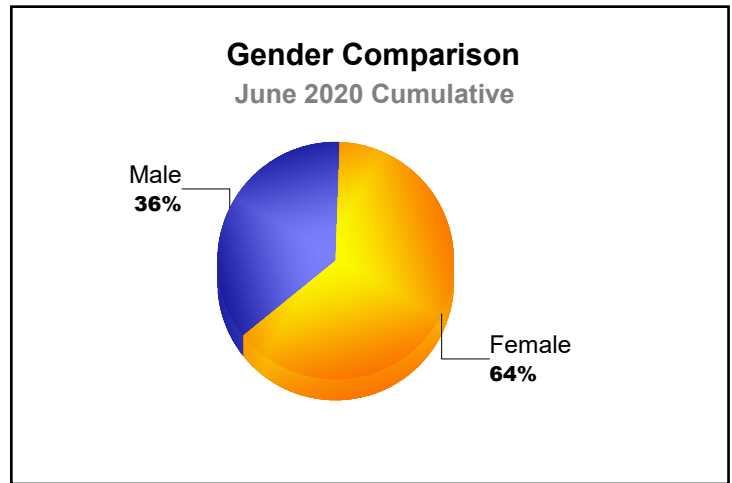

Year	New Clubs	Dropped Clubs	Gain/ Loss Clubs	New Members	Charter Members	Reinstate Members	Transfer Members	Total Member Added	Total Members Dropped	Gain/ Loss Members
2015-2016	0	0	0	56	0	2	1	59	-78	-19
2016-2017	0	0	0	46	1	0	5	52	-49	3
2017-2018	2	0	2	47	47	3	2	99	-63	36
2018-2019	0	0	0	30	0	5	1	36	-56	-20
2019-2020	0	0	0	19	0	0	0	19	-78	-59
<b>Average</b>	<b>0</b>	<b>0</b>	<b>0</b>	<b>40</b>	<b>10</b>	<b>2</b>	<b>2</b>	<b>53</b>	<b>-65</b>	<b>-12</b>