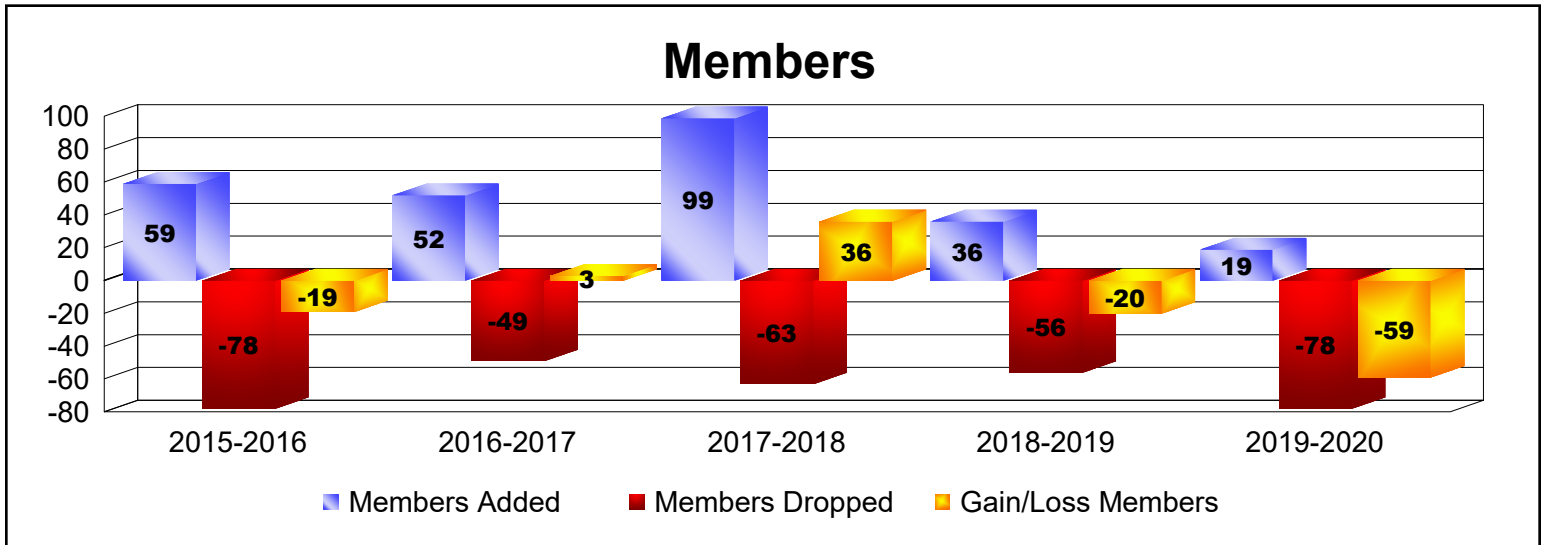

Year	New Clubs	Dropped Clubs	Gain/ Loss Clubs	New Members	Charter Members	Reinstate Members	Transfer Members	Total Member Added	Total Members Dropped	Gain/ Loss Members
2015-2016	0	0	0	56	0	2	1	59	-78	-19
2016-2017	0	0	0	46	1	0	5	52	-49	3
2017-2018	2	0	2	47	47	3	2	99	-63	36
2018-2019	0	0	0	30	0	5	1	36	-56	-20
2019-2020	0	0	0	19	0	0	0	19	-78	-59
<b>Average</b>	<b>0</b>	<b>0</b>	<b>0</b>	<b>40</b>	<b>10</b>	<b>2</b>	<b>2</b>	<b>53</b>	<b>-65</b>	<b>-12</b>

Year	New Clubs	Dropped Clubs	Gain/ Loss Clubs	New Members	Charter Members	Reinstate Members	Transfer Members	Total Member Added	Total Members Dropped	Gain/ Loss Members
2015-2016	1	0	1	30	21	12	4	67	-126	-59
2016-2017	0	0	0	70	2	2	0	74	-74	0
2017-2018	2	0	2	79	55	2	10	146	-81	65
2018-2019	1	-2	-1	58	23	2	3	86	-77	9
2019-2020	0	-1	-1	27	6	2	4	39	-98	-59
<b>Average</b>	<b>1</b>	<b>-1</b>	<b>0</b>	<b>53</b>	<b>21</b>	<b>4</b>	<b>4</b>	<b>82</b>	<b>-91</b>	<b>-9</b>