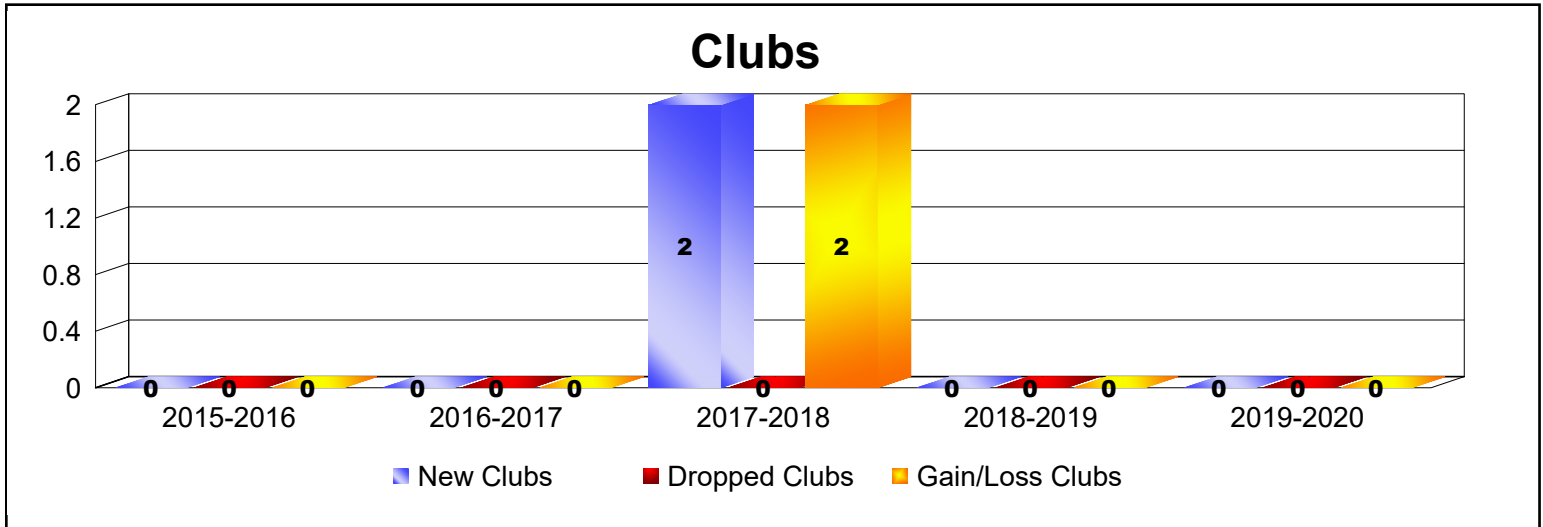

Year	New Clubs	Dropped Clubs	Gain/ Loss Clubs	New Members	Charter Members	Reinstate Members	Transfer Members	Total Member Added	Total Members Dropped	Gain/ Loss Members
2015-2016	0	0	0	56	0	2	1	59	-78	-19
2016-2017	0	0	0	46	1	0	5	52	-49	3
2017-2018	2	0	2	47	47	3	2	99	-63	36
2018-2019	0	0	0	30	0	5	1	36	-56	-20
2019-2020	0	0	0	19	0	0	0	19	-78	-59
<b>Average</b>	<b>0</b>	<b>0</b>	<b>0</b>	<b>40</b>	<b>10</b>	<b>2</b>	<b>2</b>	<b>53</b>	<b>-65</b>	<b>-12</b>

Year	New Clubs	Dropped Clubs	Gain/ Loss Clubs	New Members	Charter Members	Reinstate Members	Transfer Members	Total Member Added	Total Members Dropped	Gain/ Loss Members
2015-2016	1	0	1	30	21	12	4	67	-126	-59
2016-2017	0	0	0	70	2	2	0	74	-74	0
2017-2018	2	0	2	79	55	2	10	146	-81	65
2018-2019	1	-2	-1	58	23	2	3	86	-77	9
2019-2020	0	-1	-1	27	6	2	4	39	-98	-59
<b>Average</b>	<b>1</b>	<b>-1</b>	<b>0</b>	<b>53</b>	<b>21</b>	<b>4</b>	<b>4</b>	<b>82</b>	<b>-91</b>	<b>-9</b>